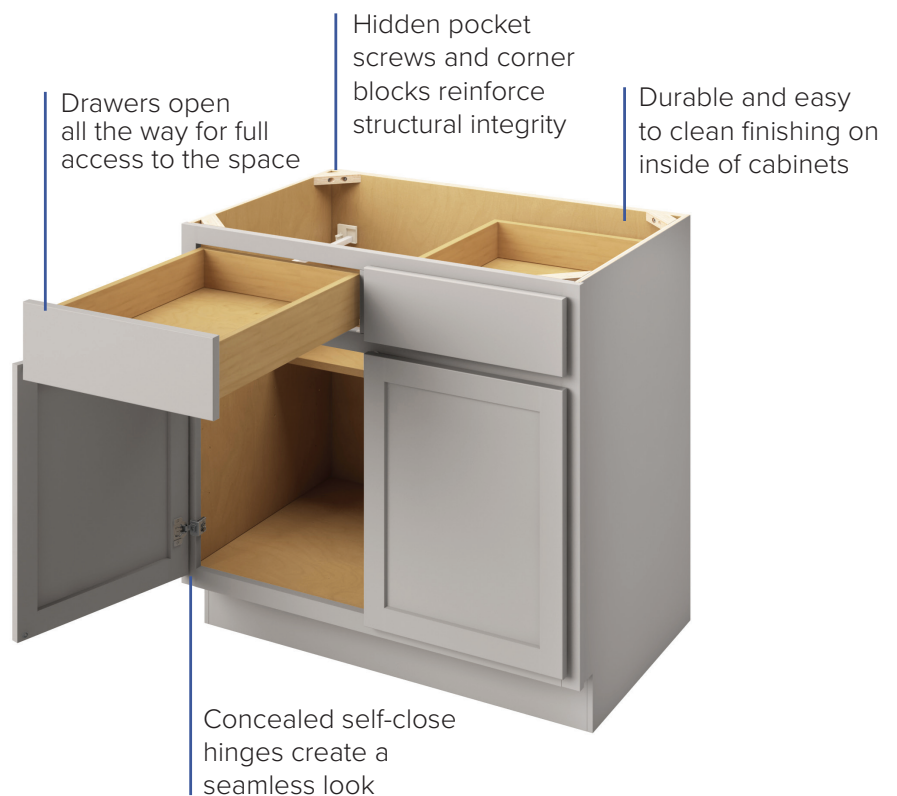

## Door Style: Hatteras

- High-quality wood construction
- Beautiful, finished interior
- 3/4" thick shelves

## Pretty on the Inside, Too

NorthPoint Cabinetry features a clean and beautifully finished birch interior that enhances the cabinet's luxurious, high-quality appeal. Meaningful yet hidden reinforcements — like solid wood corner blocks and strategically placed pocket screws — help reinforce the integrity and beauty of the cabinet.