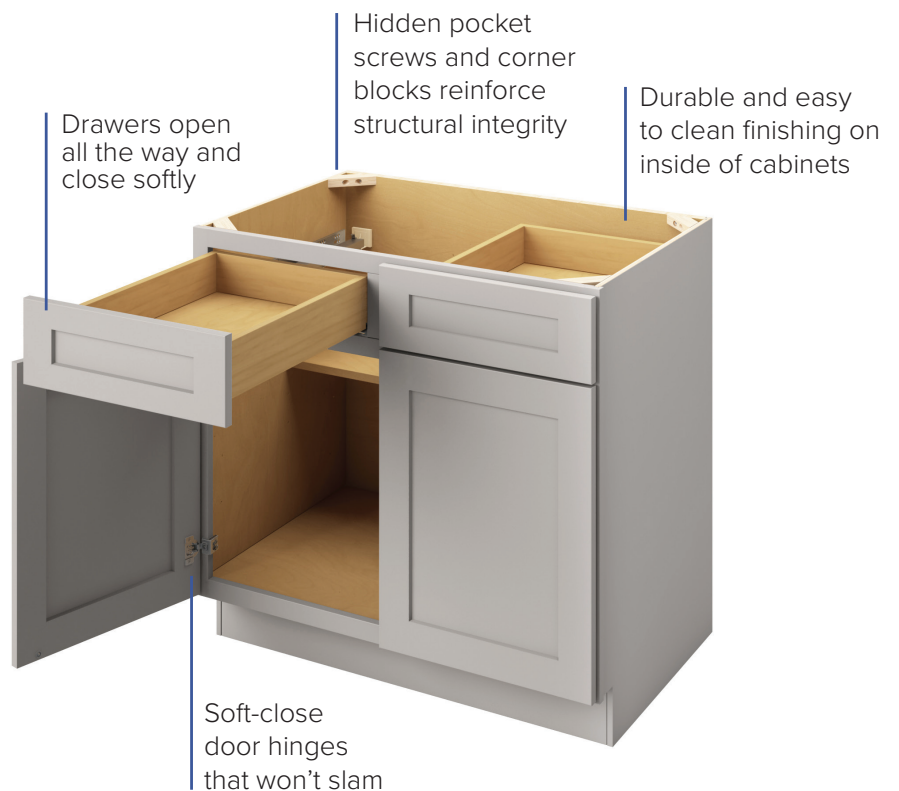

# PREMIER COLLECTION

Catalina Cabinets in Polar White and Espresso

The Premier Collection features elegant upgrades like soft-close doors and drawers that won't slam when closed.

## Door Styles: Catalina, Maui

- High-quality wood construction
- Beautiful, finished interior
- 3/4" thick shelves

Drawers open all the way and close softly

Hidden pocket screws and corner blocks reinforce structural integrity